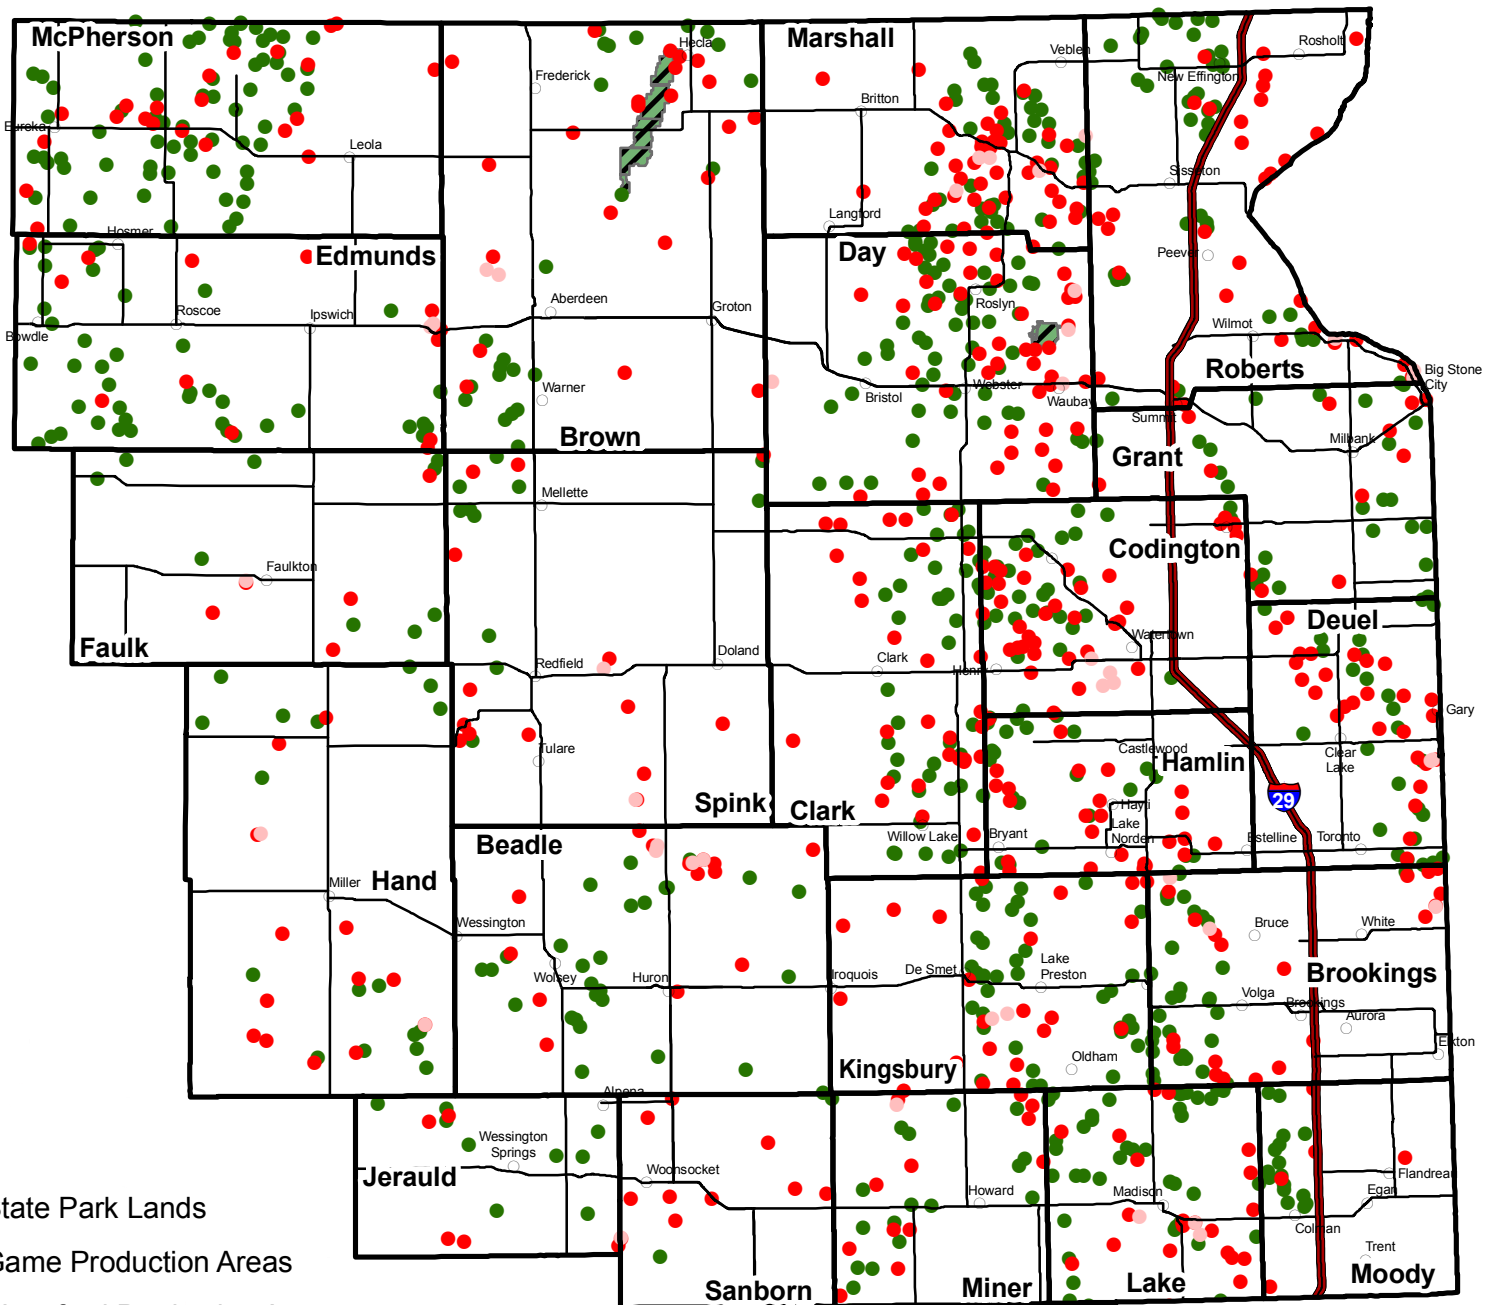

Glacial Lakes Area Recreational Opportunities

Legend

- SD GFP State Park Lands
- SD GFP Game Production Areas
- USFWS Waterfowl Production Areas
- USFWS Refuges

Plus 229,011 acres of leased private lands for public hunting in 2010.